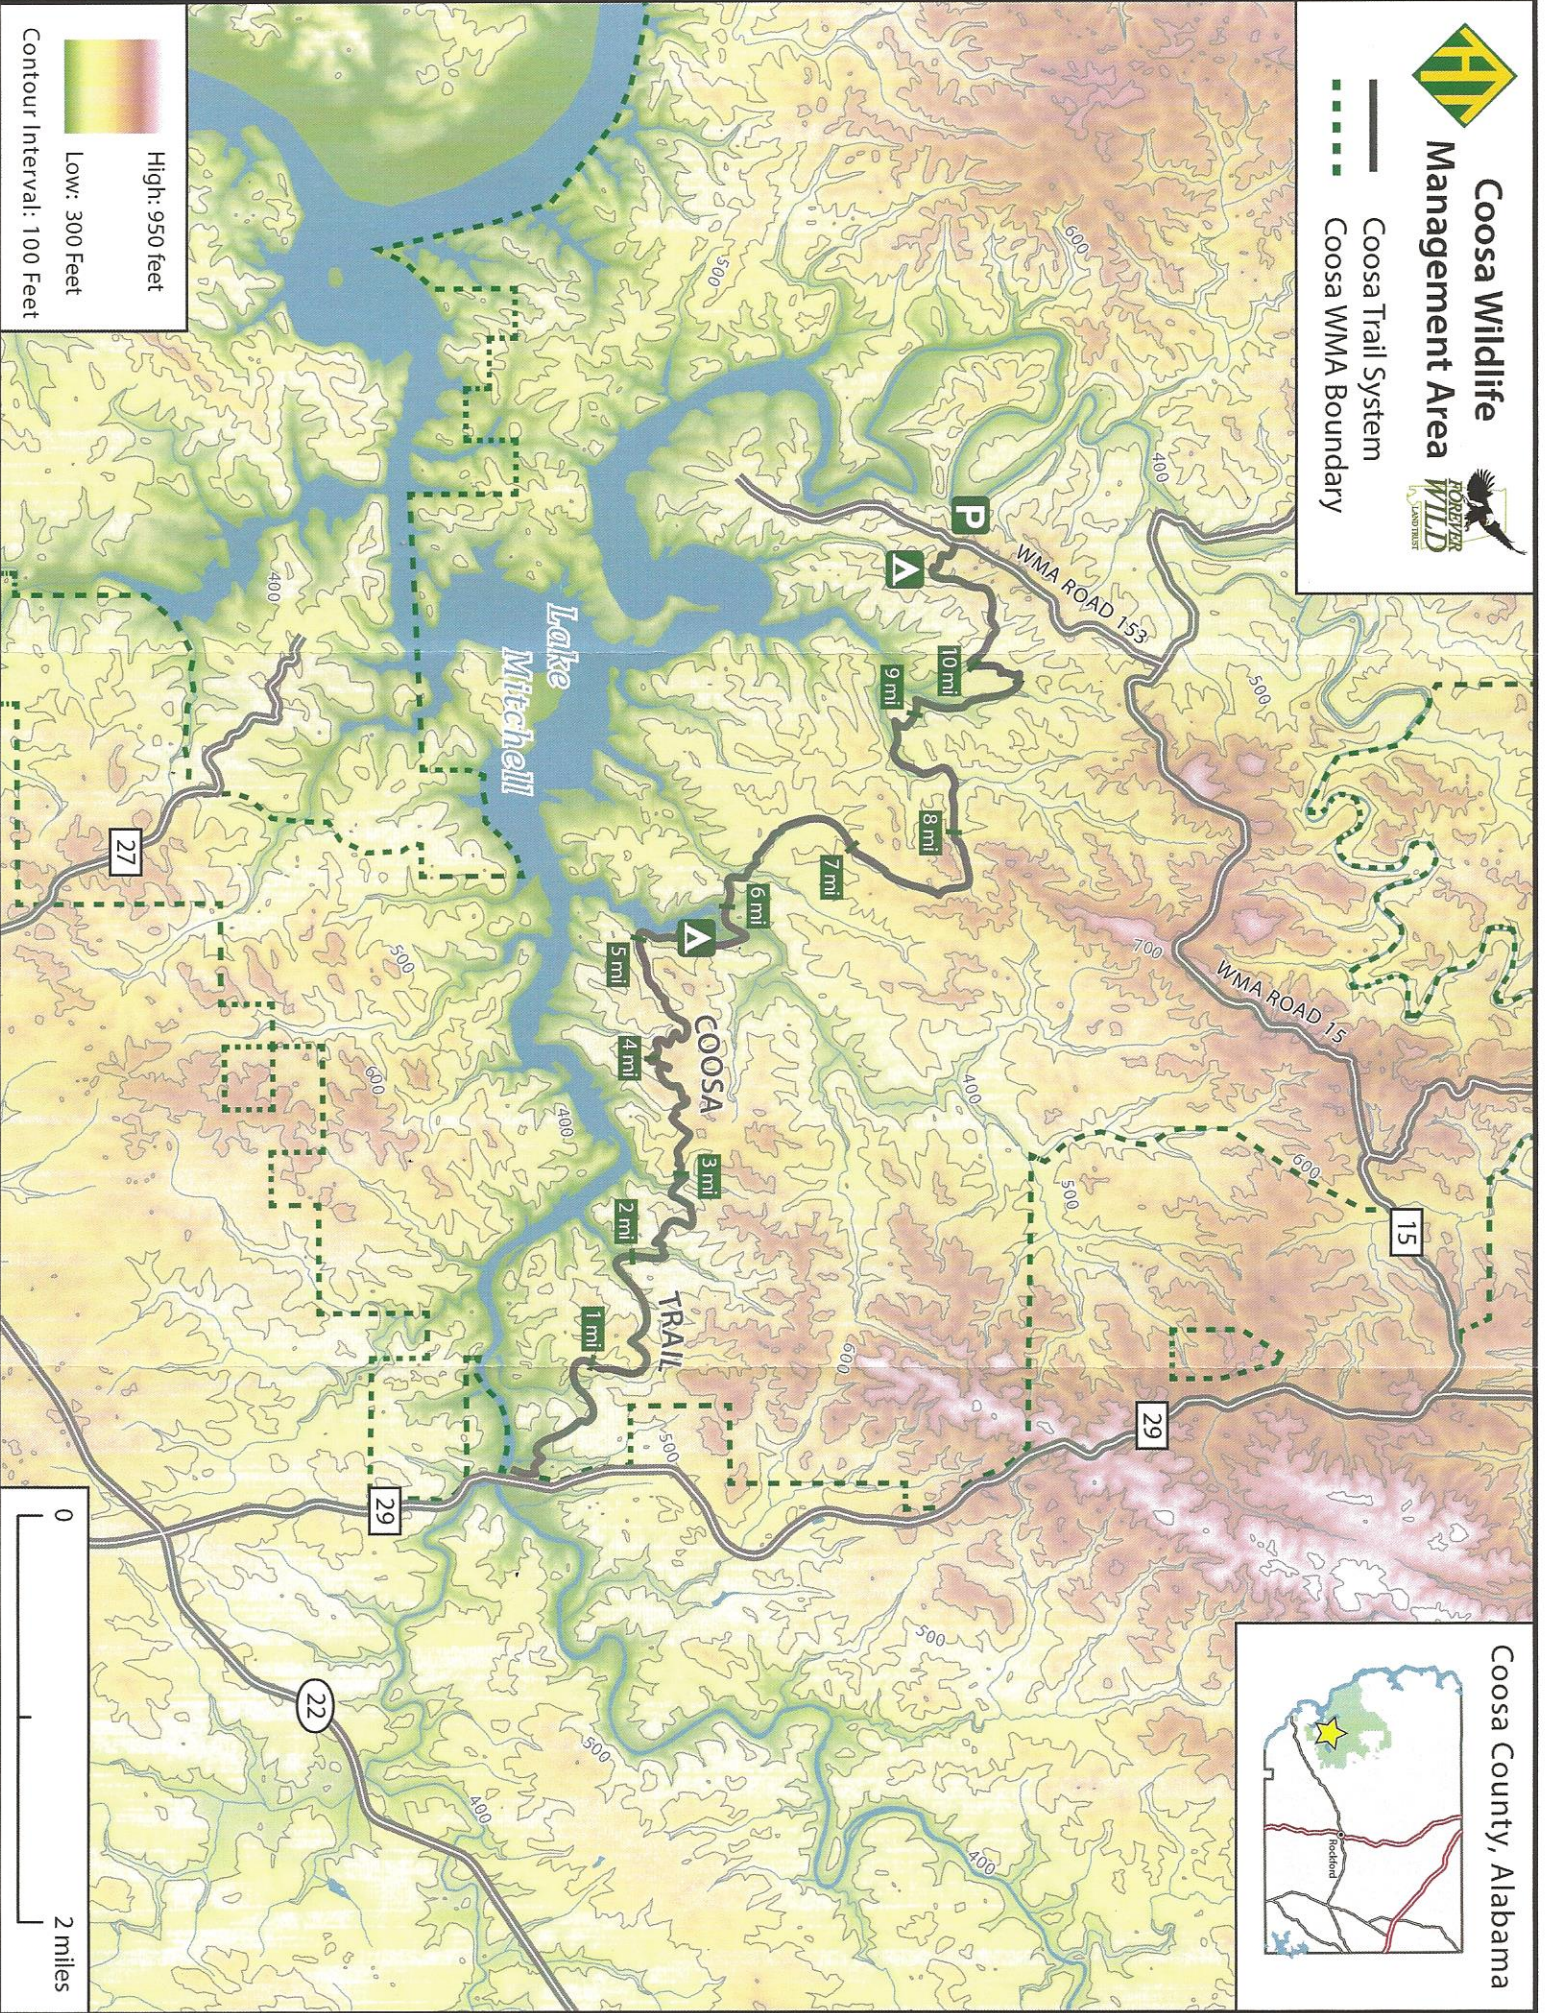

Coosa Wildlife Management Area

- Coosa Trail System
- - - Coosa WMA Boundary

High: 950 feet

Low: 300 feet

Contour Interval: 100 Feet

Coosa County, Alabama